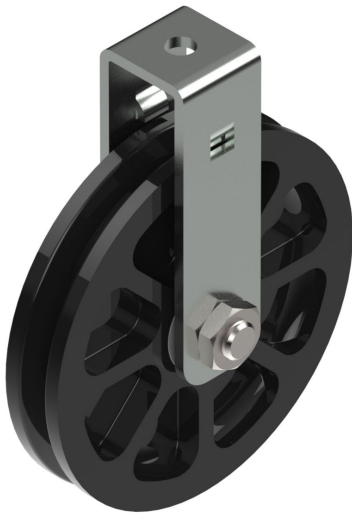

Overview

Cable pulley 100, double ball bearing

Product number: 04200114-1

Options

PU (Pcs)

1

Fiberlane LLC.
9254 Richmond Road
US - 18013 - Bangor, PA
USA

Contact:
Telefon: +1 610 498 4474
Fax: +1 610 498 2602
E-Mail:
info@fiberlanellc.com

Description

This 100 mm pulley is bolted to a clamp. If needed, the pulley can be reclamped and removed or replaced.

Material:

Pulley: high impact resistant plastic

Clamp: Galvanized steel