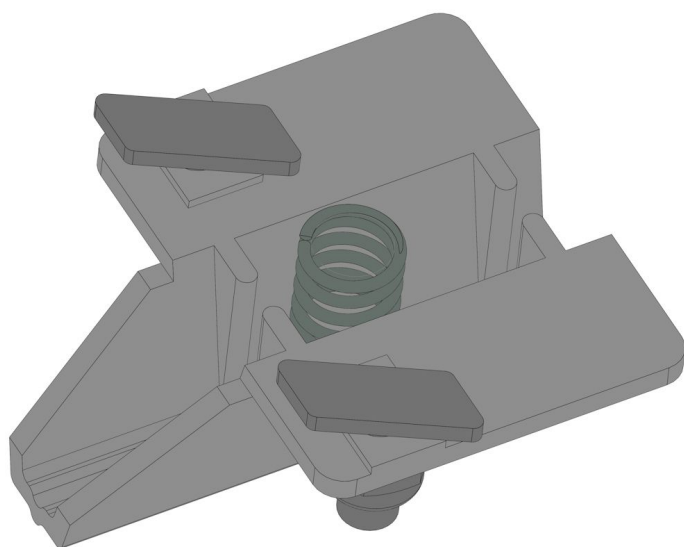

# Slip joint incl. 1 spring f. screenprofil

Product number: 21100107-1

## Description

- **Application area:** Connection between drive wire rope and screen profile in shading systems
- **Material:** High-quality plastic for long-lasting use
- **Function:** Slip coupling with sliding clamping technology to protect drive wire ropes
- **Special feature:** Especially suitable for greenhouses with temperature-related material expansion