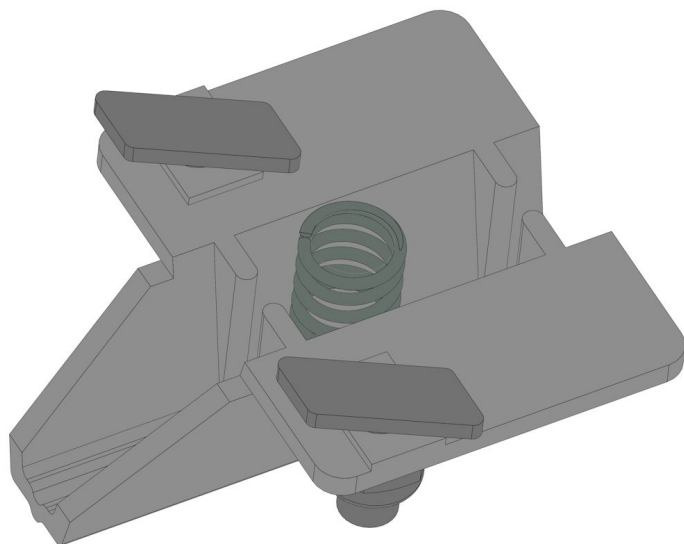

Overview

Slip joint incl. 1 spring f. screenprofil

Product number: 21100107-1

Options

PU (Pcs)

Version

Image

Description

- **Application area:** Connection between drive wire rope and screen profile in shading systems
- **Material:** High-quality plastic for long-lasting use
- **Function:** Slip coupling with sliding clamping technology to protect drive wire ropes
- **Special feature:** Especially suitable for greenhouses with temperature-related material expansion

The **Slip joint incl. 1 spring f. screenprofil** gently connects the drive wire rope to the screen profile in a shading system. The integrated slip coupling with sliding clamping technology ensures secure and flexible fastening.