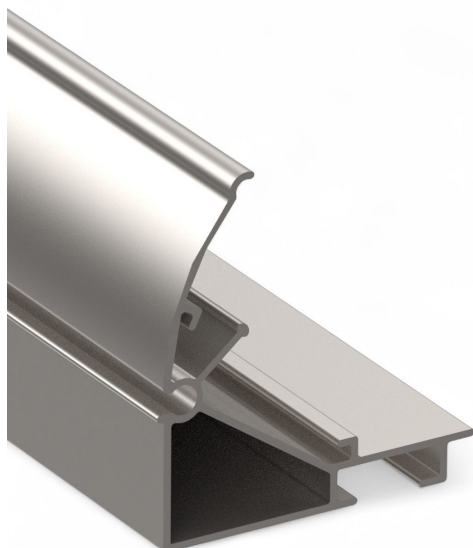

Overview

Screenprofile I - L=6,40 m - item

Product number: 37000640

Options

PU

Bunch

loose