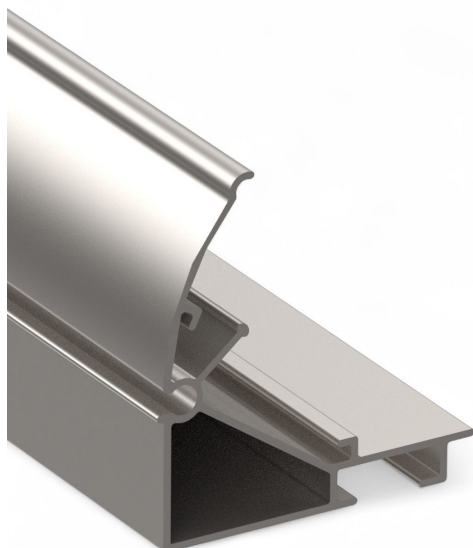

Overview

Screenprofile I - L=6,40 m - item

Product number: 37000640

Options

PU

Bunch

loose

Description

- **Application:** Shade cloth transport in lay-flat shading systems
- **Length:** 6.40 m
- **Material:** Aluminum

The **Screen profile I - 6.40 m** is an aluminum profile used to guide shade cloth in horizontal greenhouse shading systems. It includes a groove for a rubber seal and is suitable for both lay-flat and, in special cases, suspended installations.