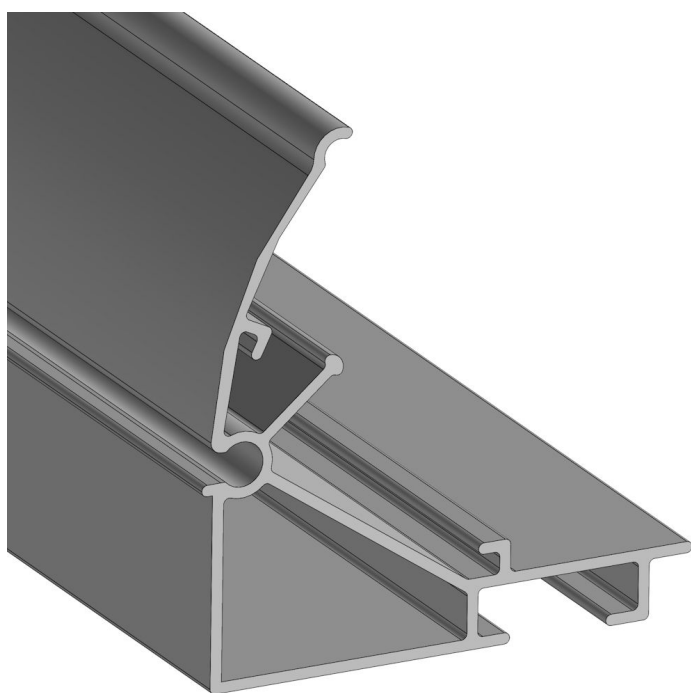

Overview

Screenprofile I - L=6,40 m - item

Product number: 37000640

Options

PU

Bunch

loose

Image

The **Screen profile I - 6.40 m** is an aluminum profile used to guide shade cloth in horizontal greenhouse shading systems. It includes a groove for a rubber seal and is suitable for both lay-flat and, in special cases, suspended installations.