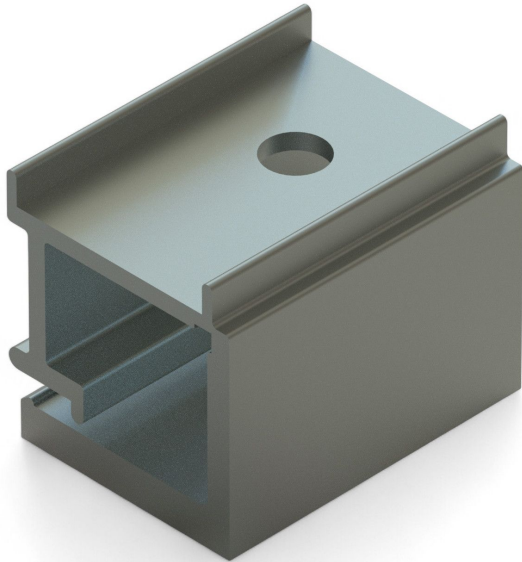

Overview

Alu-clamp 35 mm / lower part

Product number: 03200135-1

Options

PU (Pcs)

1

100

Version

26 mm - Buttom

35 mm - Buttom

Description

- **Application area:** Component of the 19 mm aluminum clamping set
- **Material:** Aluminum
- **Special feature:** Ensures stable fixation of the wire rope

The **Alu-clamp 35 mm / lower part** is an essential component of the 19 mm aluminum clamping set. It provides secure fastening of the wire rope and ensures a stable connection.

Thanks to its high-quality aluminum construction, the clamping part is especially durable and resistant to environmental influences.