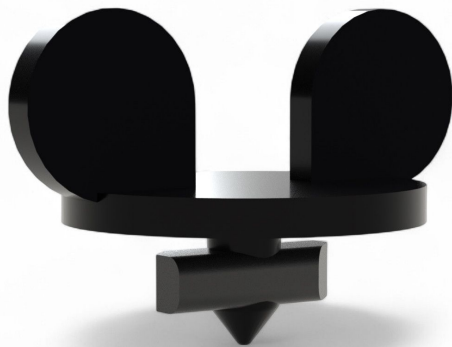

Overview

Snapper 1,5 - PU = 1000 pcs

Product number: 22000110

Image

Description

- **Application:** Fastening element for securing sub-roof film to greenhouse structural beams
- **Material:** Durable plastic for long-lasting use
- **Packaging Unit:** 1000 pcs

Snapper 1.5 is a versatile connector specifically designed for **attaching sub-roof film to greenhouse beams**. Its sturdy plastic body ensures reliable and long-term performance in demanding outdoor conditions.

With its easy-to-use design, Snapper 1.5 enables quick and secure installation, significantly improving the overall stability of the film attachment within greenhouse construction.