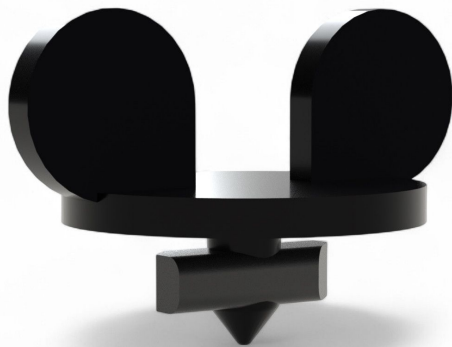

Overview

Snapper 1,5 - PU = 1000 pcs

Product number: 22000110

Description

- **Application:** Fastening element for securing sub-roof film to greenhouse structural beams
- **Material:** Durable plastic for long-lasting use
- **Packaging Unit:** 1000 pcs

Snapper 1.5 is a versatile connector specifically designed for **attaching sub-roof film to greenhouse beams**. Its sturdy plastic body ensures reliable and long-term performance in demanding outdoor conditions.

With its easy-to-use design, Snapper 1.5 enables quick and secure installation, significantly improving the overall stability of the film attachment within greenhouse construction.