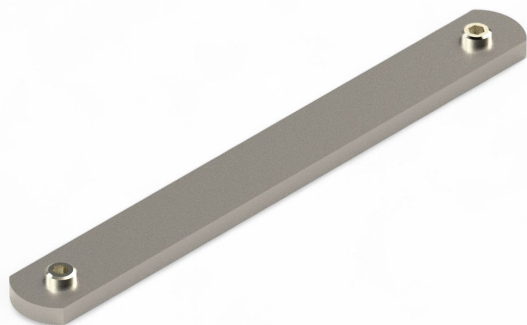

Overview

Connector strip 135 for screenprofile - (incl.bolts)

Product number: 28000640-1

Options

PU (Pcs)