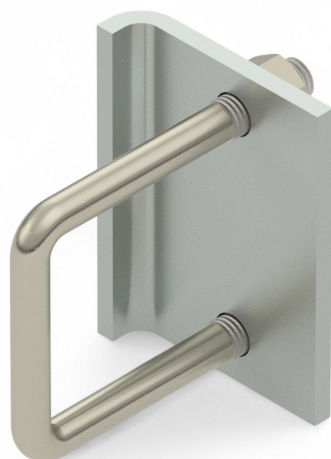

Overview

Mounting bracket square tube 50 x50 on I beams + angles - PU = 20 pcs

Product number: 38020643

Image

Image

Fiberlane LLC.
9254 Richmond Road
US - 18013 - Bangor, PA
USA

Contact:
Telefon: +1 610 498 4474
Fax: +1 610 498 2602
E-Mail:
info@fiberlanellc.com

Description

- **Application:** Mounts 50×50 mm square tubes to double IP steel beams
- **Material:** Galvanized steel
- **Components:** Includes pre-mounted brackets, plates, and screws
- **Installation:** Bolt-on — no welding required
- **Packaging unit:** 20 pieces (10 complete sets)

The **Mounting bracket square tube 50×50 on I-beams + angles** provides a stable, weld-free solution for attaching square tubes to IP steel beams in greenhouse structures. Supplied as pre-mounted sets for fast and secure installation.