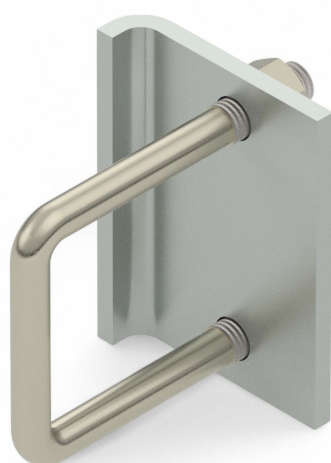

# Mounting bracket square tube 50 x50 on I beams + angles - PU = 20 pcs

Product number: 38020643

Fiberlane LLC.  
9254 Richmond Road  
US - 18013 - Bangor, PA  
USA

Contact:  
Telefon: +1 610 498 4474  
Fax: +1 610 498 2602  
E-Mail:  
info@fiberlanellc.com

## Description

- **Application:** Mounts 50×50 mm square tubes to double IP steel beams
- **Material:** Galvanized steel
- **Components:** Includes pre-mounted brackets, plates, and screws
- **Installation:** Bolt-on — no welding required
- **Packaging unit:** 20 pieces (10 complete sets)

The **Mounting bracket square tube 50×50 on I-beams + angles** provides a stable, weld-free solution for attaching square tubes to IP steel beams in greenhouse structures. Supplied as pre-mounted sets for fast and secure installation.