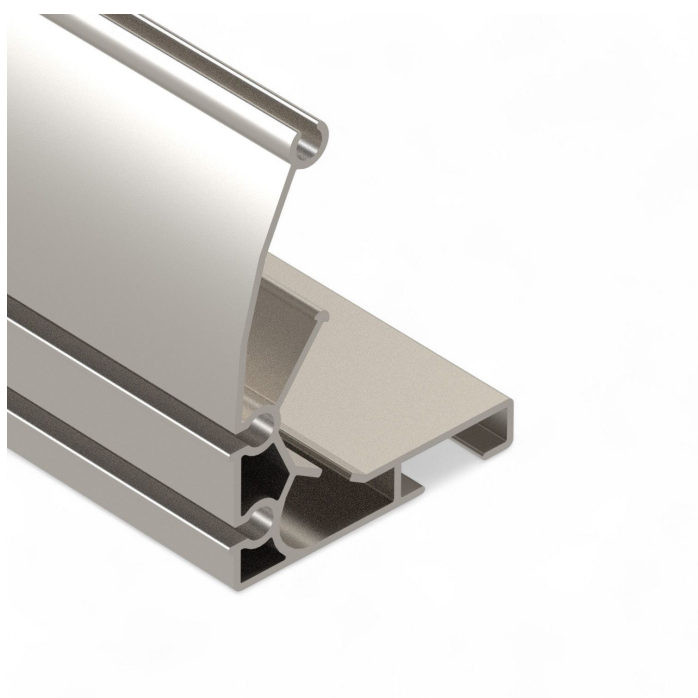

Overview

Screenprofile III - L=6,40 m - 126 pcs / Bundle

Product number: 37003641

Options

PU

Bunch

loose

Image

The **Screen profile III - 6.40 m - 126 pcs/bundle** is a heavy-duty aluminum profile designed for guiding shade cloth in horizontal greenhouse shading systems. Its reinforced upper edge and dual rubber seal grooves make it ideal for applications with higher mechanical loads.