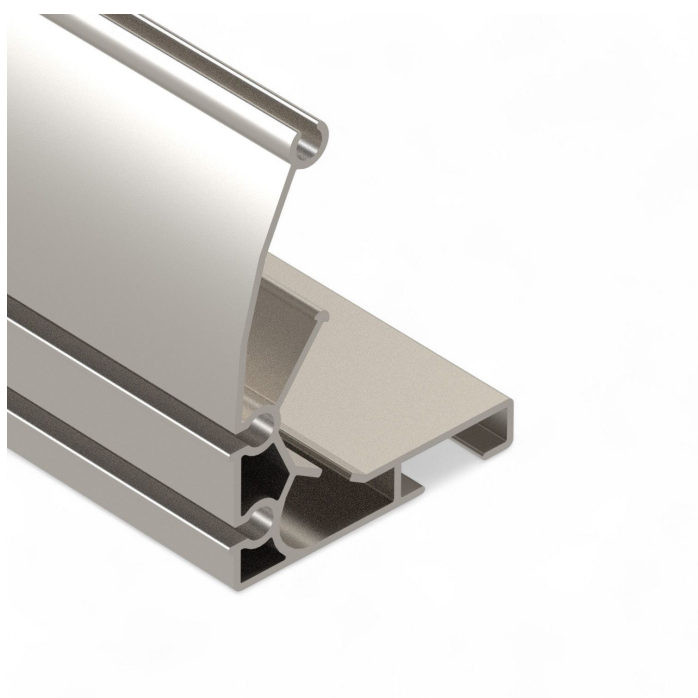

Overview

Screenprofile III - L=6,40 m - 126 pcs / Bundle

Product number: 37003641

Options

PU

Bunch

loose

Fiberlane LLC.
9254 Richmond Road
US - 18013 - Bangor, PA
USA

Contact:
Telefon: +1 610 498 4474
Fax: +1 610 498 2602
E-Mail:
info@fiberlanellc.com

Description

- **Application:** Shade cloth transport in lay-flat shading systems
- **Length:** 6.40 m
- **Material:** Aluminum
- **Features:** Two grooves for rubber seals - reinforced upper edge for higher load capacity
- **Packaging:** Bundle of 126 pieces

The **Screen profile III - 6.40 m - 126 pcs/bundle** is a heavy-duty aluminum profile designed for guiding shade cloth in horizontal greenhouse shading systems. Its reinforced upper edge and dual rubber seal grooves make it ideal for applications with higher mechanical loads.