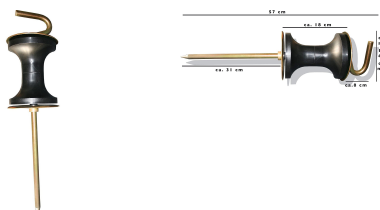

Overview

Hose guide hd galv.with plastic roller

Product number: 72000185

Image

Description

- **Application area:** Guiding irrigation hoses in garden and greenhouse installations
- **Material:** Galvanized metal anchor with plastic guide for high stability
- **Total length:** 57 cm
- **Metal spike length:** 31 cm
- **Plastic guide length:** approx. 18 cm

The **Galvanized hose guide roller with plastic roller** enables precise guidance of irrigation hoses around corners and obstacles. This protects both the hose and adjacent areas such as garden beds or building corners from damage.

Thanks to the long metal spike and sturdy plastic guide, the hose roller remains securely anchored even under strong pulling forces.

This solution is particularly suitable for firm soils and demanding garden or greenhouse environments.