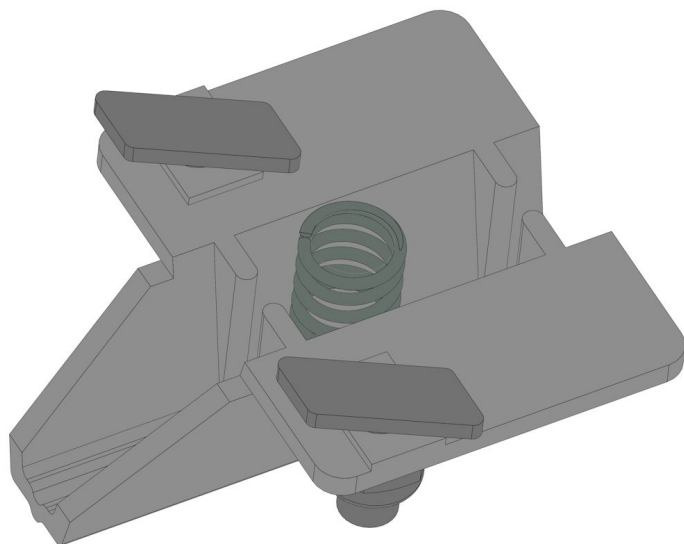

Overview

Slip joint incl. 1 spring f. screenprofil - PU = 100 pcs

Product number: 21100107

Options

PU (Pcs)

1

100

Version

Alu-Tube

Screen profile

Image