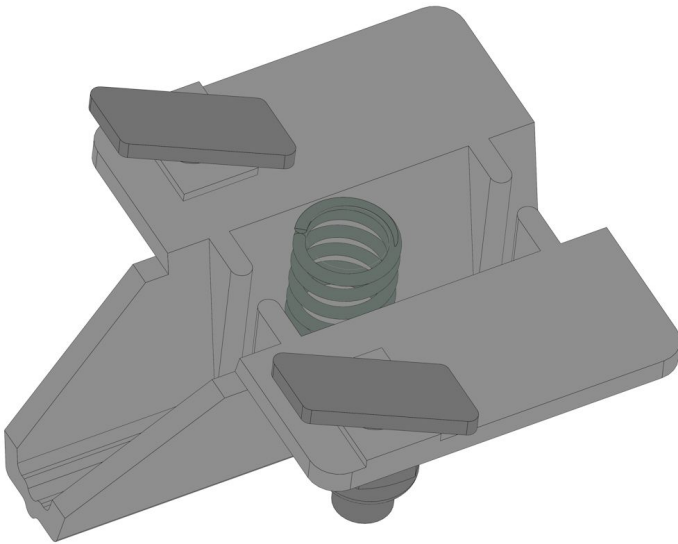

Overview

Slip joint incl. 1 spring f. screenprofil - PU = 100 pcs

Product number: 21100107

Options

PU (Pcs)

Version