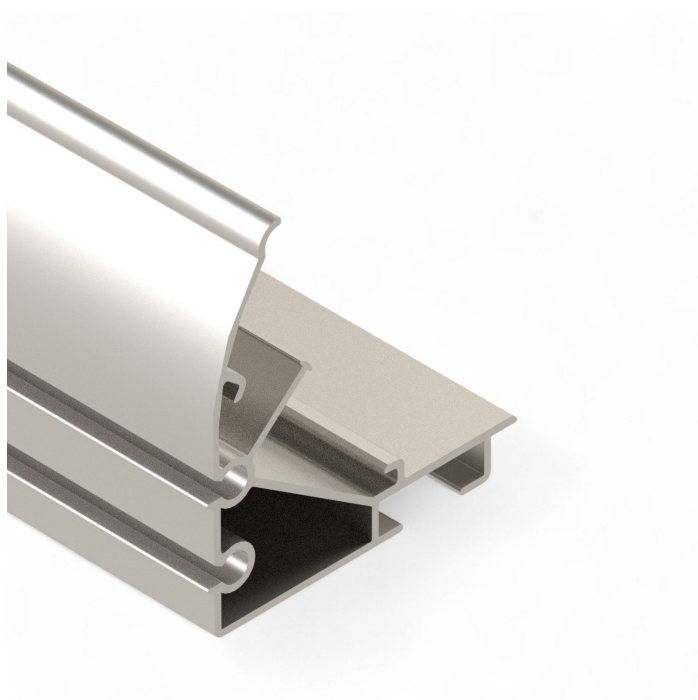

Overview

Screenprofile II - 6,40 m - 154 Pcs/Bundle

Product number: 37001641

Options

PU

Bunch

loose

Fiberlane LLC.
9254 Richmond Road
US - 18013 - Bangor, PA
USA

Contact:
Telefon: +1 610 498 4474
Fax: +1 610 498 2602
E-Mail:
info@fiberlanellc.com

Description

- **Application:** Shade cloth transport in lay-flat shading systems
- **Length:** 6.40 m
- **Material:** Aluminum
- **Features:** Two grooves for rubber seals
- **Packaging:** Bundle of 154 pieces

The **Screen profile II - 6.40 m - 154 pcs/bundle** is ideal for large-scale greenhouse shading systems. It provides smooth fabric guidance and includes two grooves for rubber sealing. Made of corrosion-resistant aluminum for long-term durability.