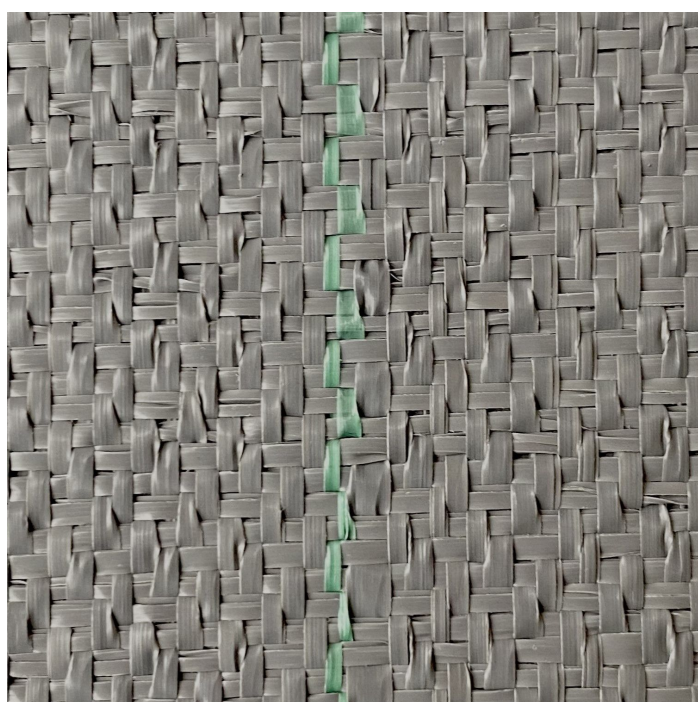

# Aquatex Groundcover COOL 200 gr/m<sup>2</sup> - 4,15 m

Product number: 56620415

## Description

- **Application:** Weed control over lava or gravel substructures
- **Dimensions:** 415 cm × 100 m
- **Material:** PP ribbon fabric, grey (K-Type open weave)
- **Features:** 200 g/m<sup>2</sup>, UV-stabilized (500 kly), excellent water drainage, reduced heat buildup
- **Packaging unit:** 1 roll

The **Aquatex Groundcover COOL - 200 g/m<sup>2</sup> K-Type - 415 cm × 100 m** is designed for use over lava or gravel beds. Its open weave allows superior drainage while maintaining UV resistance and cooler surface temperatures. *Currently not in stock — available on request.*