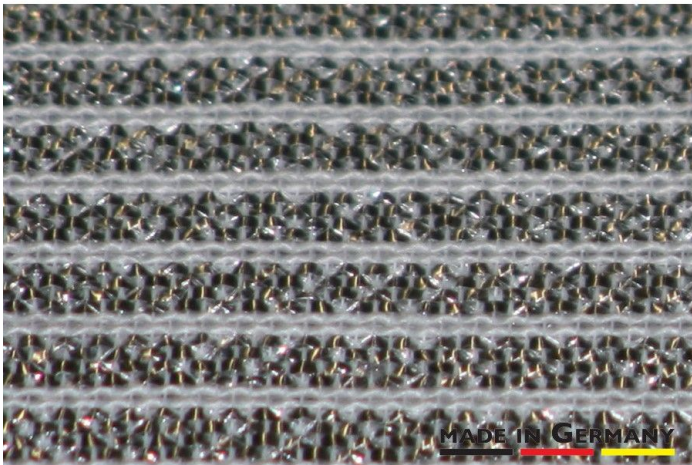

Overview

FFS 4/2 alu-white ca. 75 % - 350 cm

Product number: 13420350

Options

Color

alu-green

alu-grey

alu-orange

alu-white

alu-yellow

Width (cm):

350

450

Description

- **Application:** Greenhouse shading fabric for thermal regulation
- **Material:** Acrylic and aluminum fibers
- **Shading Rate:** Approx. 75%
- **Width:** 350 cm
- **Available Colors:** Alu-white, alu-yellow, alu-grey, alu-green, alu-orange
- **Mounting:** Can be suspended directly with S-hooks - no pre-finishing required
- **Features:**
 - Reflects solar radiation to reduce heat gain
 - Absorbs humidity to promote healthier greenhouse climate
 - Made in Germany

FFS 4/2 alu-white - 350 cm is a premium reflective mesh for advanced greenhouse climate control. It balances high solar reflection and moisture regulation while maintaining breathability. Ideal for commercial growers seeking durable and effective coverage across multiple climate zones.

Note: Price refers to raw fabric only. Additional finishing services may apply.

Product information

Shading:	75 %
Direct Light transmission:	25 %
Flame retardant (DIN 4102 B1):	No
UV Stabilization:	5 years (climate: Central Europe)
Weight (+/- 10%):	115 g/m ²