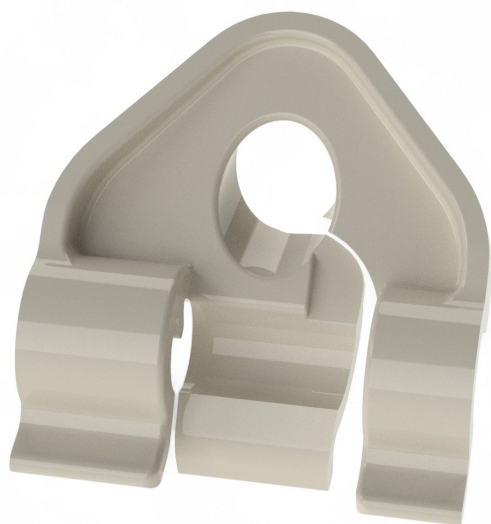

Overview

Upper wire guide clip - PU = 5000 pcs

Product number: 03100504

Description

- **Application:** Protecting polyester wires and shade fabrics in laid-out shading systems
- **Installation:** Clips onto the upper edge of the screen profile
- **Function:** Centers the wire and prevents friction against the profile edge
- **Material:** Plastic
- **Packaging Unit:** 5,000 pieces
- **Features:**
 - Laterally adjustable – adapts to fabric guidance flexibly
 - Extends the lifespan of both wire and fabric

The **Plastic Upper Wire Guide** is a must-have component for laid-out greenhouse shading systems. It is clipped onto the upper edge of the screen profile to protect both the polyester wire and the attached fabric from abrasion. Its slideable design enables flexible positioning for consistent fabric alignment—ideal for durable and low-maintenance installations.