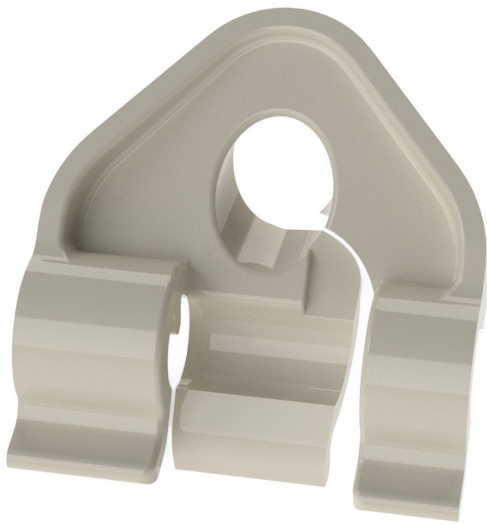

Overview

Upper wire guide clip - PU = 5000 pcs

Product number: 03100504

Image

Image

Description

- **Application:** Protecting polyester wires and shade fabrics in laid-out shading systems
- **Installation:** Clips onto the upper edge of the screen profile
- **Function:** Centers the wire and prevents friction against the profile edge
- **Material:** Plastic
- **Packaging Unit:** 5,000 pieces
- **Features:**
 - Laterally adjustable – adapts to fabric guidance flexibly
 - Extends the lifespan of both wire and fabric

The **Plastic Upper Wire Guide** is a must-have component for laid-out greenhouse shading systems. It is clipped onto the upper edge of the screen profile to protect both the polyester wire and the attached fabric from abrasion. Its slideable design enables flexible positioning for consistent fabric alignment—ideal for durable and low-maintenance installations.