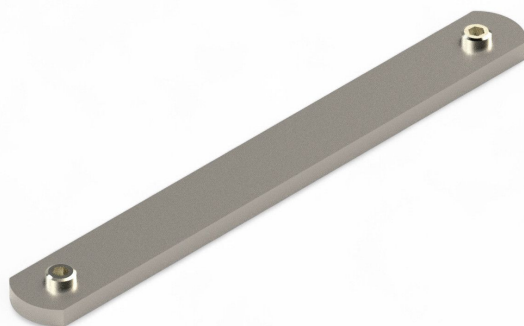

Overview

Connector strip 135 for screenprofile - (incl.bolts) - PU = 100 pcs

Product number: 28000640

Options

PU (Pcs)

Fiberlane LLC.
9254 Richmond Road
US - 18013 - Bangor, PA
USA

Contact:
Telefon: +1 610 498 4474
Fax: +1 610 498 2602
E-Mail:
info@fiberlanellc.com

Description

- **Application:** Connecting all types of screen profiles at a 135° angle
- **Material:** Aluminum
- **Installation:** Includes bolt and pre-cut screw thread
- **Packing unit:** 100 pieces

The **Connector Strip 135 for Screenprofile** is used to join all variants of screen profiles at a 135° angle. It comes complete with a bolt and pre-threaded screw hole, allowing for quick and secure installation. Ideal for angled transitions in greenhouse shading systems, especially where flexible layout is required.