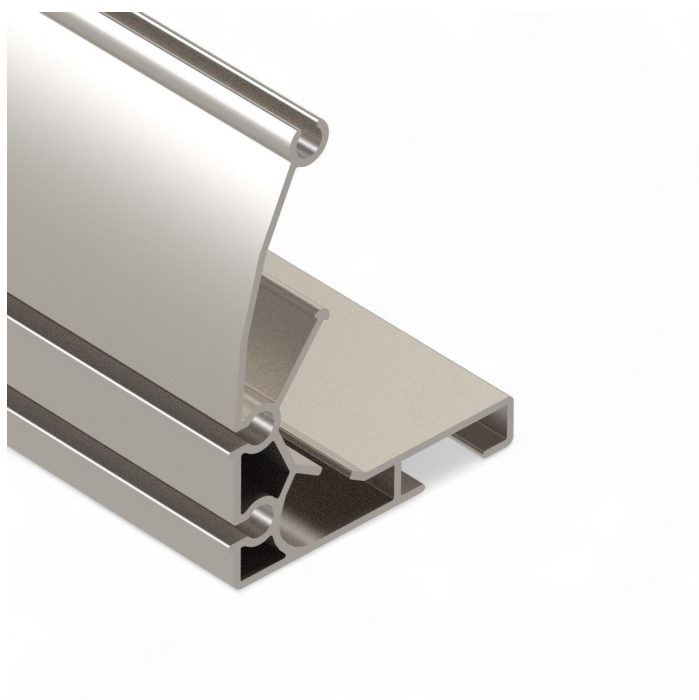

Overview

Screenprofile III - L = 6,40 m - item

Product number: 37003640

Image

Image

Options

PU

Bunch

The **Screen profile III - 6.40 m** is a heavy-duty aluminum profile designed for guiding shade cloth in horizontal greenhouse shading systems. Its reinforced upper edge and dual rubber seal grooves make it ideal for applications with higher mechanical loads.