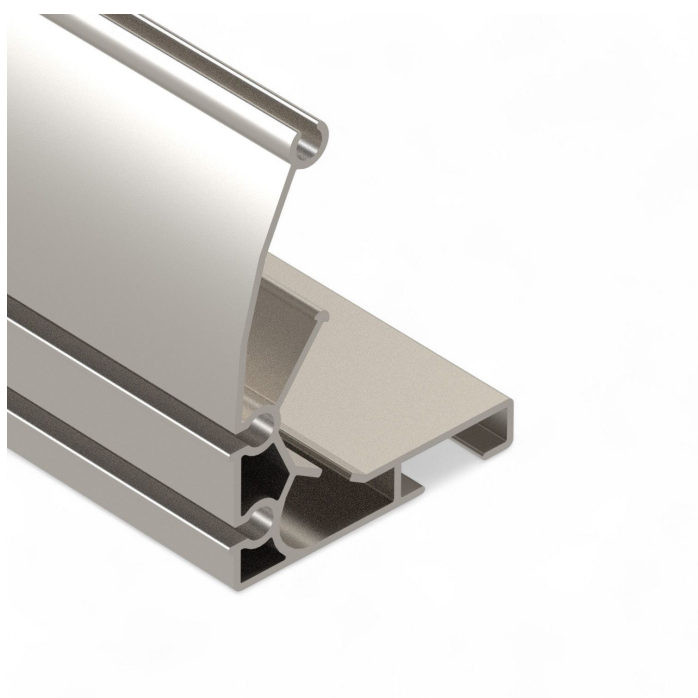

# Screenprofile III - L = 6,40 m - item

Product number: 37003640

## Description

- **Application:** Shade cloth transport in lay-flat shading systems - suitable for suspended systems in special cases
- **Length:** 6.40 m
- **Material:** Aluminum
- **Features:** Two grooves for rubber seals - reinforced upper edge for higher load capacity

The **Screen profile III - 6.40 m** is a heavy-duty aluminum profile designed for guiding shade cloth in horizontal greenhouse shading systems. Its reinforced upper edge and dual rubber seal grooves make it ideal for applications with higher mechanical loads.