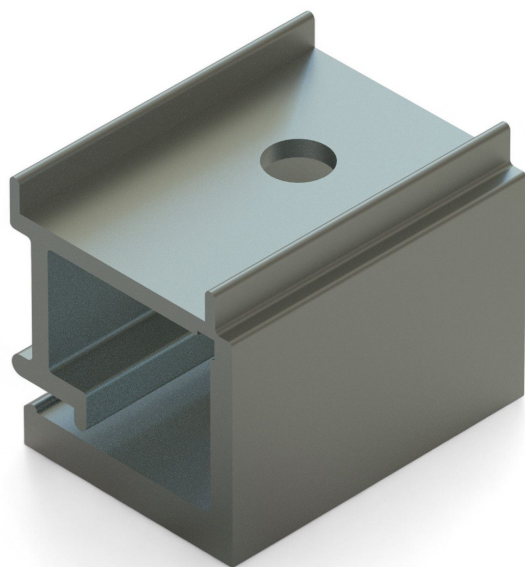

# Alu-clamp 35 mm / lower part - PU = 100 pcs

Product number: 03200135

### Version

26 mm - Buttom

35 mm - Buttom

## Description

- **Application:** Component of the 19 mm aluminum clamp set
- **Material:** Aluminum
- **Highlight:** Delivers secure and stable wire rope anchoring
- **Packaging Unit:** 100 pieces

The **Aluminum Clamp 35 mm - Lower Part** is a key component in the 19 mm aluminum clamp set, engineered to secure wire ropes in place and ensure a firm connection.

Built from durable aluminum, this insert offers strong resistance against wear and environmental impact—ideal for demanding installations.