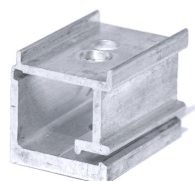

# Alu-clamp 35 mm / lower part - PU = 100 pcs

Product number: 03200135

## Description

- **Application:** Component of the 19 mm aluminum clamp set
- **Material:** Aluminum
- **Highlight:** Delivers secure and stable wire rope anchoring
- **Packaging Unit:** 100 pieces

The **Aluminum Clamp 35 mm - Lower Part** is a key component in the 19 mm aluminum clamp set, engineered to secure wire ropes in place and ensure a firm connection.

Built from durable aluminum, this insert offers strong resistance against wear and environmental impact—ideal for demanding installations.