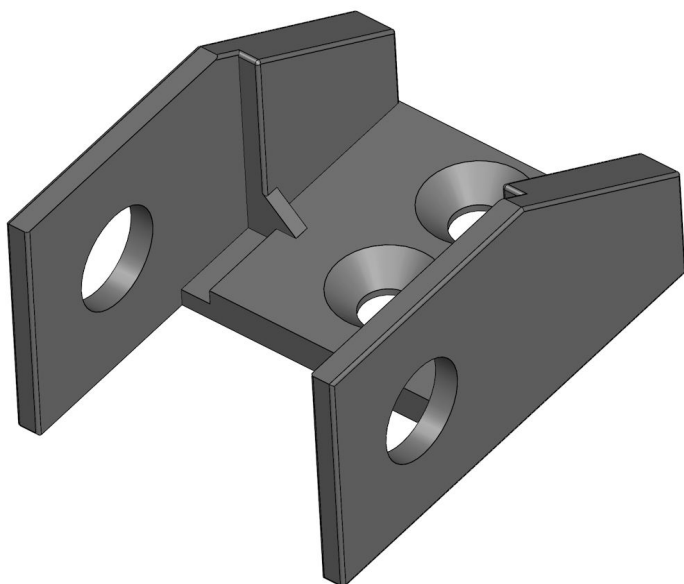

Overview

Starter clip A 10 for cable track 10x10 - PU = 50 pcs

Product number: 33201100

Options

Version:

204 mm

1020 mm

1190 mm

Endclip

Startclip

Größe:

10x10

10x16

20x20

20x50

Description

- **Application:** Starter clip for energy chains in roll-up screen systems
- **Size:** For 10×10 mm energy chains
- **Material:** Plastic
- **Mounting:** With holes for attachment to roll-up bracket
- **Packaging unit:** 50 pieces

The **Start clip A10** is used to securely attach the beginning of a 10×10 mm energy chain to the roll-up bracket. It features pre-drilled holes for easy installation and is made of durable plastic. Supplied in a pack of 50.