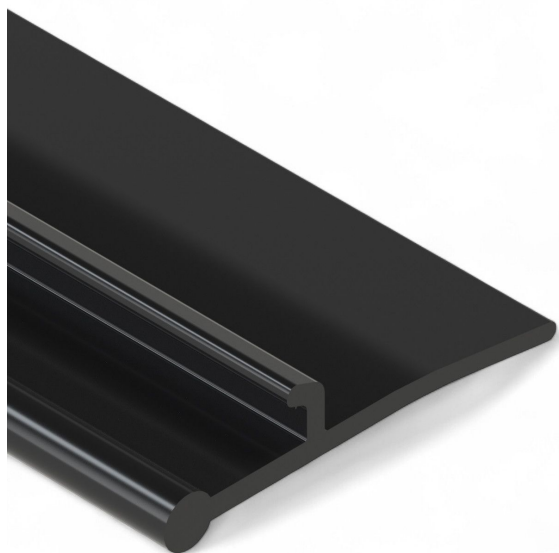

# Rubber seal for screen profile - Roll = 200 m

Product number: 37100200

Image

Image

Fiberlane LLC.  
9254 Richmond Road  
US - 18013 - Bangor, PA  
USA

Contact:  
Telefon: +1 610 498 4474  
Fax: +1 610 498 2602  
E-Mail:  
info@fiberlanellc.com

## Description

- **Application:** Seals the gap between screen profile and greenhouse truss
- **Material:** Rubber
- **Length:** 200 m per roll
- **Compatibility:** Fits screen profiles Type I-V
- **Function:** Prevents light penetration and heat loss when screens are closed

The **Rubber seal for screen profile - Roll = 200 m** is used in energy screen systems to close the gap between the screen profile and greenhouse structure. It minimizes energy loss and light intrusion and is quick to install on all standard screen profile types.