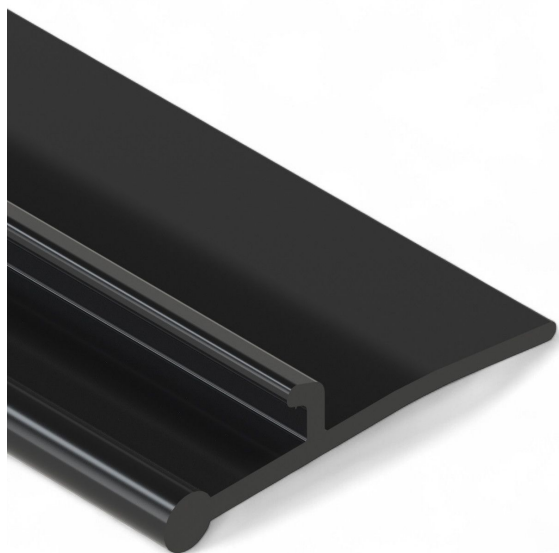

Overview

Rubber seal for screen profile - Roll = 200 m

Product number: 37100200

Fiberlane LLC.
9254 Richmond Road
US - 18013 - Bangor, PA
USA

Contact:
Telefon: +1 610 498 4474
Fax: +1 610 498 2602
E-Mail:
info@fiberlanellc.com

Description

- **Application:** Seals the gap between screen profile and greenhouse truss
- **Material:** Rubber
- **Length:** 200 m per roll
- **Compatibility:** Fits screen profiles Type I-V
- **Function:** Prevents light penetration and heat loss when screens are closed

The **Rubber seal for screen profile - Roll = 200 m** is used in energy screen systems to close the gap between the screen profile and greenhouse structure. It minimizes energy loss and light intrusion and is quick to install on all standard screen profile types.