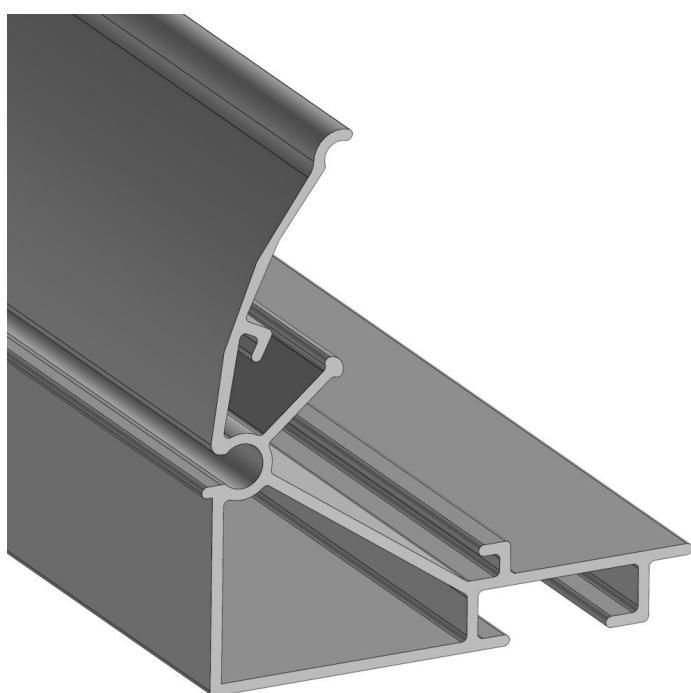

Overview

Screenprofile I - L = 6,40 m - 140 Pcs./Bundle

Product number: 37000641

Options

PU

Bunch

loose

Image

Image

Fiberlane LLC.
9254 Richmond Road
US - 18013 - Bangor, PA
USA

Contact:
Telefon: +1 610 498 4474
Fax: +1 610 498 2602
E-Mail:
info@fiberlanellc.com

Description

- **Application:** Shade cloth transport in lay-flat shading systems
- **Length:** 6.40 m
- **Material:** Aluminum
- **Features:** One groove for rubber seal
- **Packaging:** Bundle of 140 pieces

The **Screen profile I - 6.40 m - 140 pcs/bundle** is ideal for large-scale greenhouse shading systems. It provides smooth fabric guidance and includes a groove for rubber sealing. Made of corrosion-resistant aluminum for long-term durability.