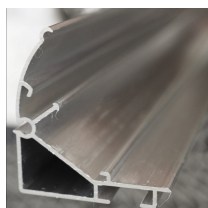

Overview

Screenprofile I - L = 6,40 m - 140 Pcs./Bundle

Product number: 37000641

Options

PU

Bunch

loose

Image

Image

Fiberlane LLC.
9254 Richmond Road
US - 18013 - Bangor, PA
USA

Contact:
Telefon: +1 610 498 4474
Fax: +1 610 498 2602
E-Mail:
info@fiberlanellc.com

Description

- **Application:** Shade cloth transport in lay-flat shading systems
- **Length:** 6.40 m
- **Material:** Aluminum
- **Features:** One groove for rubber seal
- **Packaging:** Bundle of 140 pieces

The **Screen profile I - 6.40 m - 140 pcs/bundle** is ideal for large-scale greenhouse shading systems. It provides smooth fabric guidance and includes a groove for rubber sealing. Made of corrosion-resistant aluminum for long-term durability.