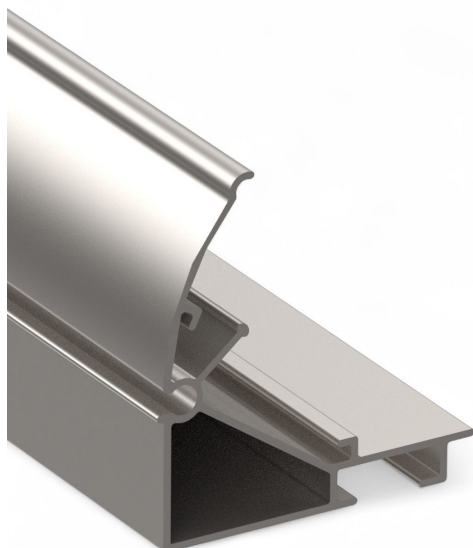

Overview

Screenprofile I - L = 6,40 m - 140 Pcs./Bundle

Product number: 37000641

Options

PU

Bunch

loose

Fiberlane LLC.
9254 Richmond Road
US - 18013 - Bangor, PA
USA

Contact:
Telefon: +1 610 498 4474
Fax: +1 610 498 2602
E-Mail:
info@fiberlanellc.com

Description

- **Application:** Shade cloth transport in lay-flat shading systems
- **Length:** 6.40 m
- **Material:** Aluminum
- **Features:** One groove for rubber seal
- **Packaging:** Bundle of 140 pieces

The **Screen profile I - 6.40 m - 140 pcs/bundle** is ideal for large-scale greenhouse shading systems. It provides smooth fabric guidance and includes a groove for rubber sealing. Made of corrosion-resistant aluminum for long-term durability.